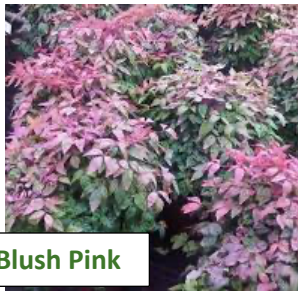

## NEW VARIETIES OF TRIED AND TRUE LANDSCAPE PLANTS

*Dr. Robert E. Moon*

April, 2022

Many of you still have needed plant replacements in your landscape due to the freeze of 2021 and the scarcity of plant material that followed the freeze. This newsletter includes new varieties of some of your favorite landscape plants for you to consider to add interest, freeze tolerance and color.

**Nandina - Obsession**

**Nandina - Lemon Lime**

**Nandina - Blush Pink**

**Nandina - Flirt**

**Podocarpus - Pringles**

**Barberry - Orange Rocket**

**Abelia - Kaleidoscope**

**Abelia - Miss Lemon**

**Boxwood – Baby Gem**

**Ligustrum - Sunshine**

**Holly – Touch of Gold**

**Yaupon Holly – Bordeaux**

**Holly – Carissa**

**Carex Evercolor - Everillo**

**Coralberry - Proudberry**

**Beautyberry – Pearl Glam**